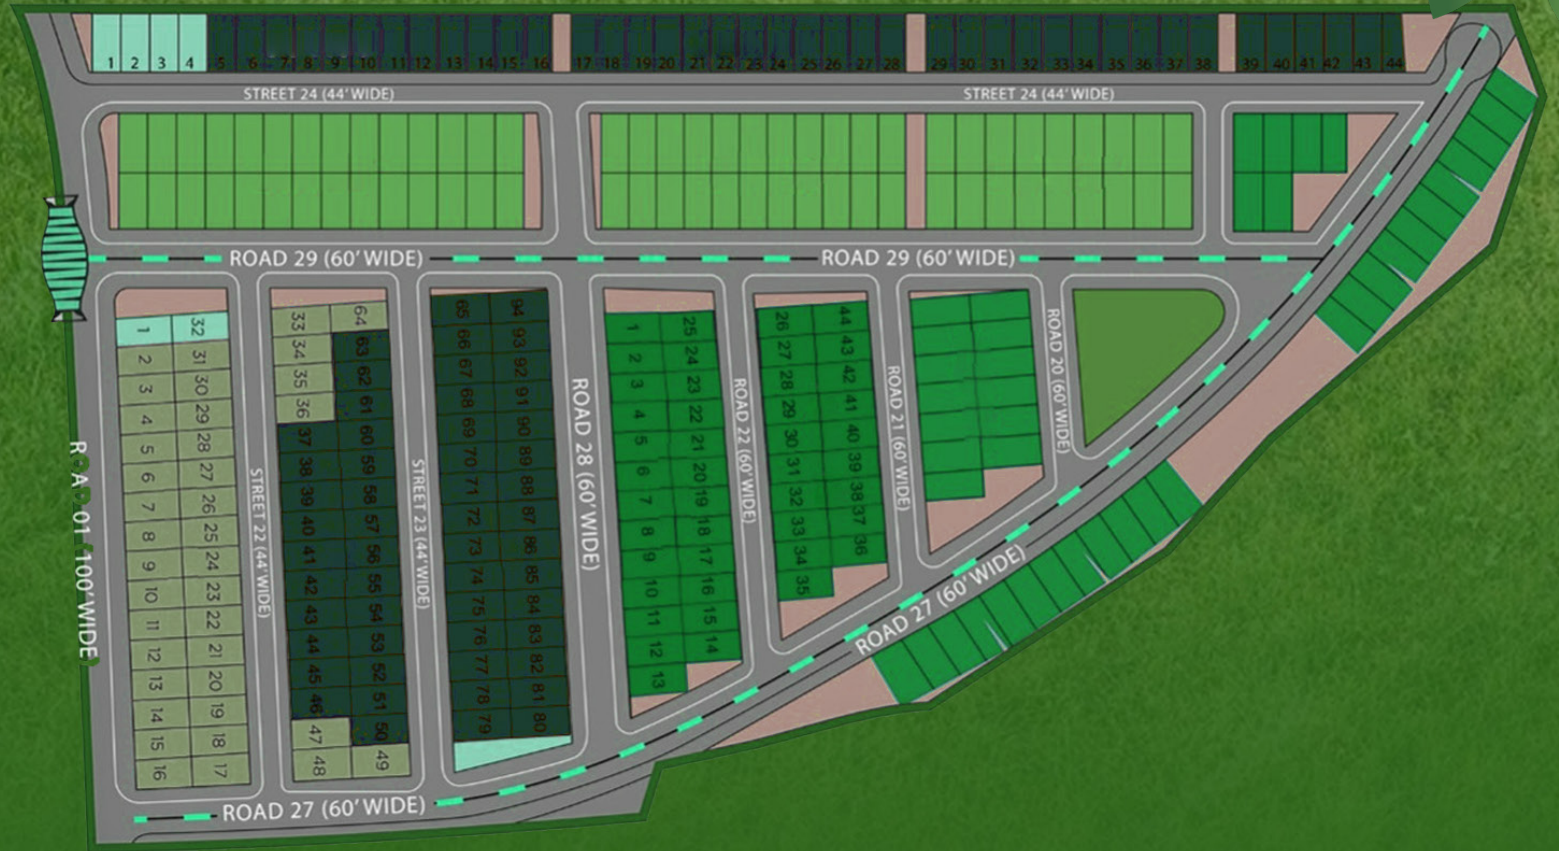

RESIDENCIA

BY ARY

BAHRIA TOWN KARACHI

Residencia by .ARY Master Plan

- 🌿 The only gated community within Bahria with its own controlled access gate/ gate security.
- 🌿 Community Mosque
- 🌿 Community Park

Location

- | | |
|--|--|
|  SUPER HIGHWAY
20 MIN DRIVE |  DANZOO
15 MIN DRIVE |
|  BAHRIA HEAD OFFICE
10 MIN DRIVE |  KARACHI AIRPORT
40 MIN DRIVE |
|  BAHRIA ADVENTURE LAND
15 MIN DRIVE |  MIDWAY COMMERCIAL
10 MIN DRIVE |
|  36 PGA GOLF CLUB
5 MIN DRIVE |  CINE GOLD CINEMA
10 MIN DRIVE |